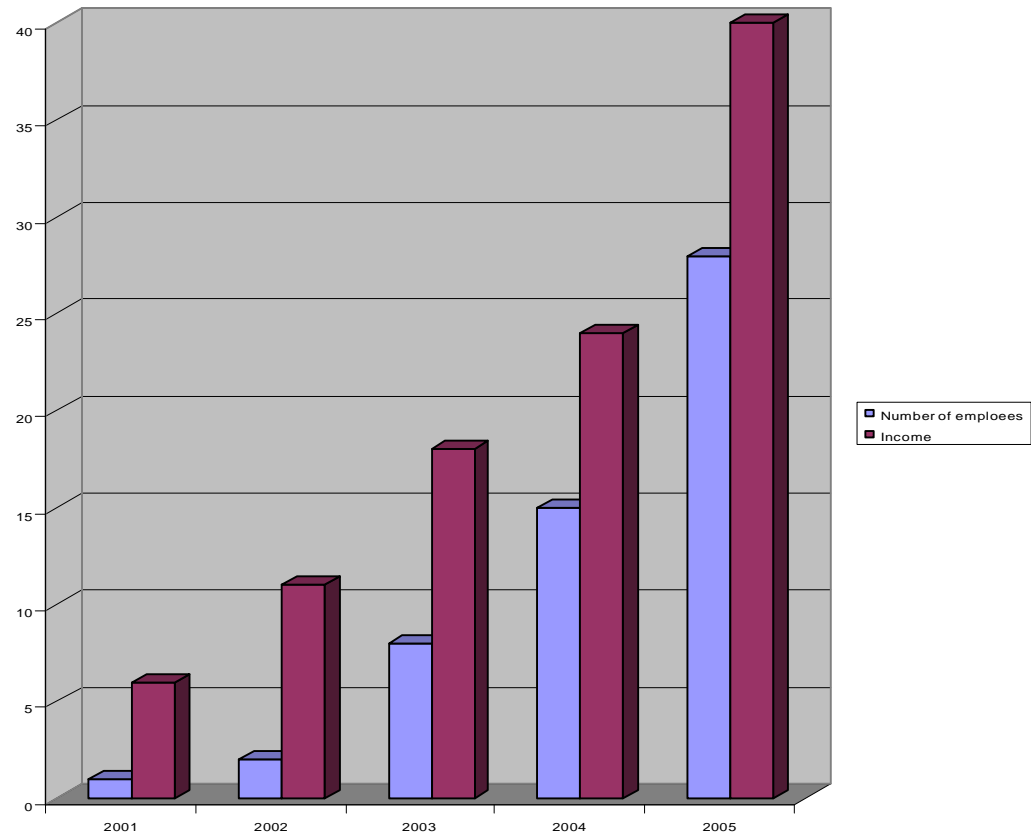

# Romania

- | Great market of 23 mio. people
- | Emerging economy
- | Dynamic Exhibition Industry
- | Warm, welcoming inhabitants
- | Lovely natural landscapes

# eXpo Design System

- | Set in 2001
- | More than 11.000 sq.m. of custom designed, modular exhibits erected so far
- | Works in Romania and major European venues