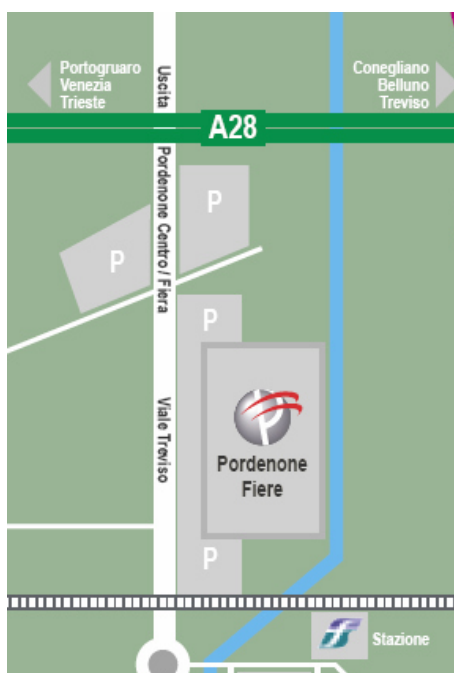

## HOW TO REACH PORDENONE

**IFES NGL Forum 2015 in Pordenone, Italy  
at Fiere Pordenone  
30<sup>th</sup> Sep - 02<sup>nd</sup> Oct 2015**

**If you come by plane, please take the International Airport Venezia from there it is only a 45 minutes ride by public bus transportation to get to Pordenone.**

**BY CAR:** At about 200 meters from "Pordenone" exit of motorway A28 (Portogruaro-Conegliano) connected to the A4 (Venice-Trieste) and near to the A27 (Venice- Belluno). At about one hour from Tarvisio and Trieste borders.

**BY TRAIN:** The railway station is about 500 meters away from the main entrance of Pordenone Fair area. There are connections to Venice every hour, and Intercity and Eurocity trains from the main Italian and European cities stop here.