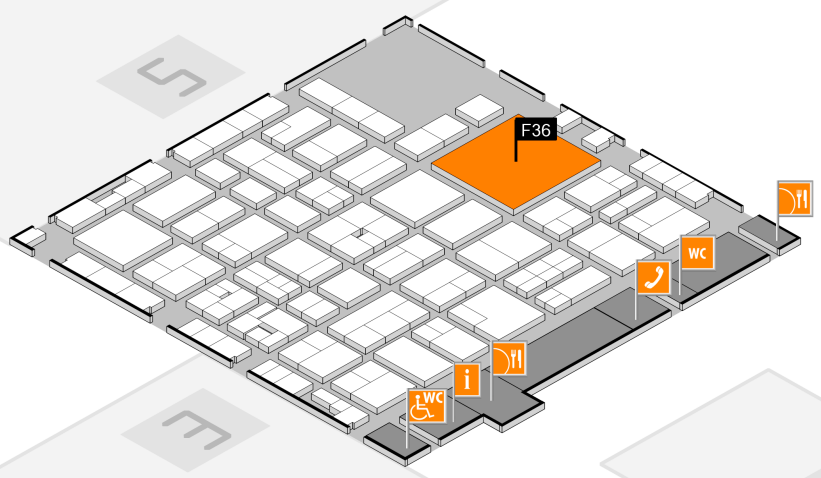

EuroShop

The World's No. 1 Retail Trade Fair
5 - 9 March 2017

Düsseldorf · Germany · www.euroshop.de

**Ifes ASBL
Halle 4 / F36**

- A** Messe-Center / Trade Fair Centre
- B** CCD Süd – Congress Center Düsseldorf / CCD Süd – Congress Center Düsseldorf
- C** CCD Ost – Congress Center Düsseldorf / CCD Ost – Congress Center Düsseldorf
- D** Zoll, Spediteure / Customs, Forwarders
- E** Logistik-Zentrum / Logistics Center
- Pendelbusspur / Shuttle bus