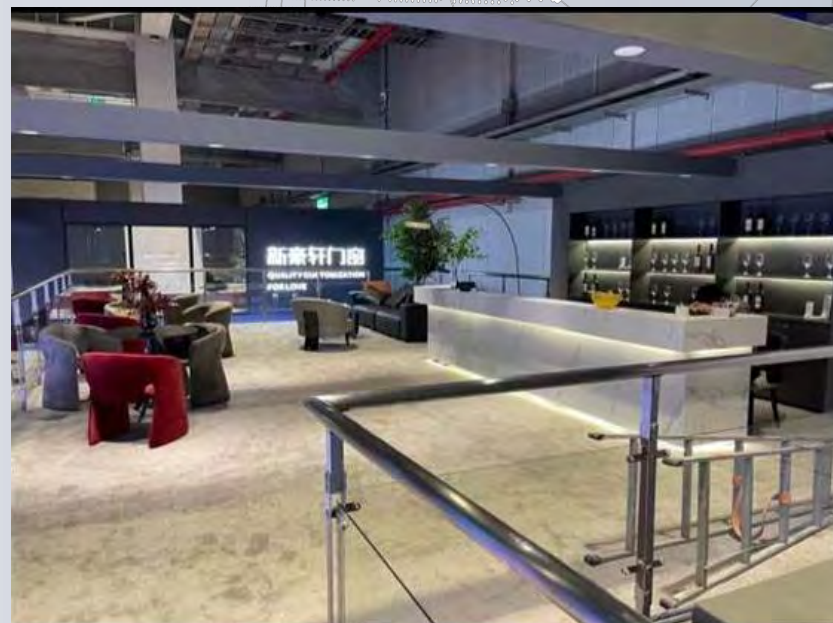

ZHUYI

**Let us expand your possibilities and help
turn your ideas and concept into a reality!**

Guangzhou Zhu Yi Exhibition Service Co., Ltd

www.zhuyidisplay.com

ABOUT ZHUYI

- Established in 2011, Zhuyi has developed rapidly into various business sectors including developed design, furniture and display making, exhibition and event.
- With advanced manufacturing facilities, efficient management system and experience in project management, we are helpful for cost-effective retail, Point-of Sales DISPLAY UNITES, RETAIL SHOP FIXTURES and all kinds of EXHIBITION BOOTHS across mainland China, Macau and Hongkong.
- We have **3** production bases in Guangzhou, Shanghai, Beijing which ensures our ability on management and operation to serve exhibition shows and events all over China.