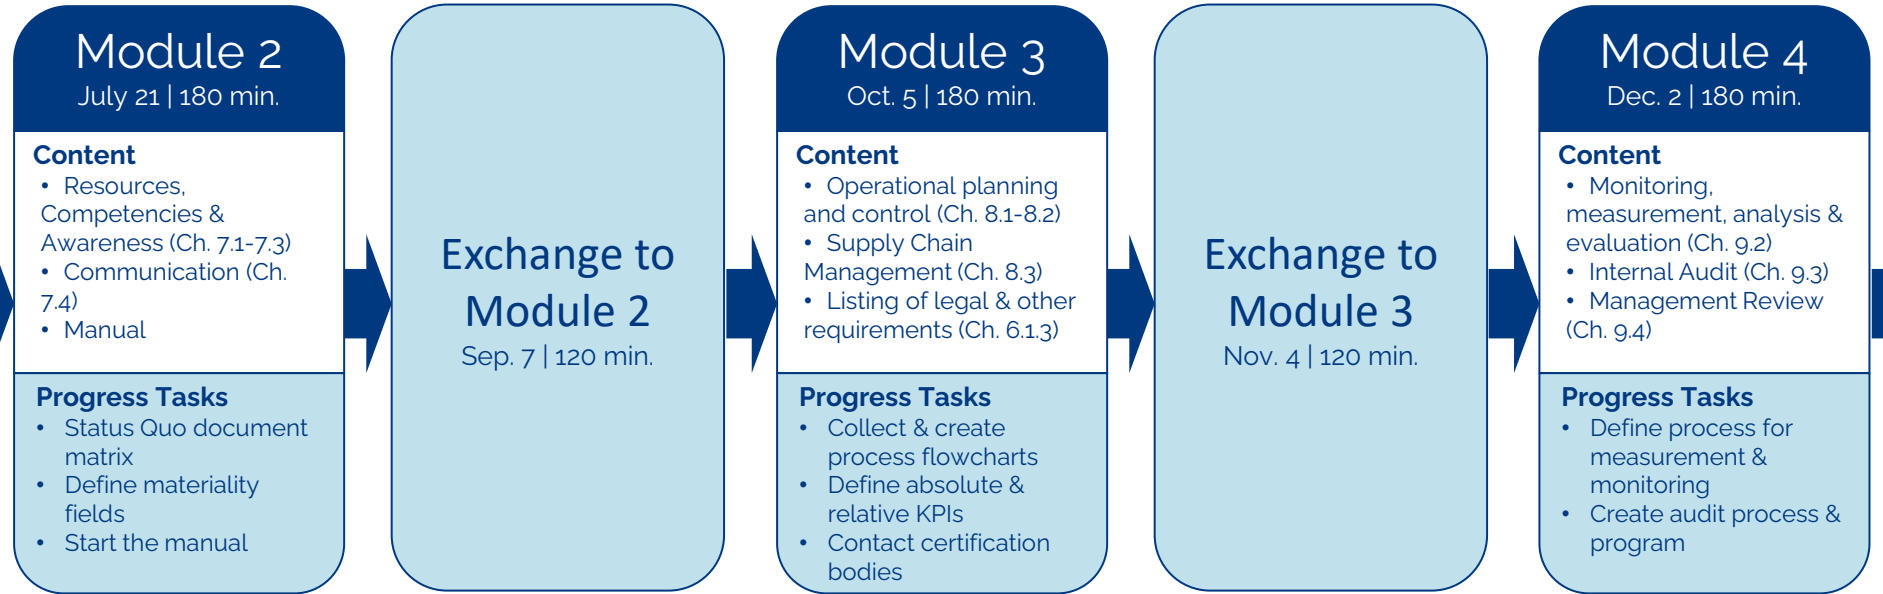

2 of 3 - Detailed Program (Dates for Convoy 6 in English)

Guided Implementation
(up to 3 participants/company)