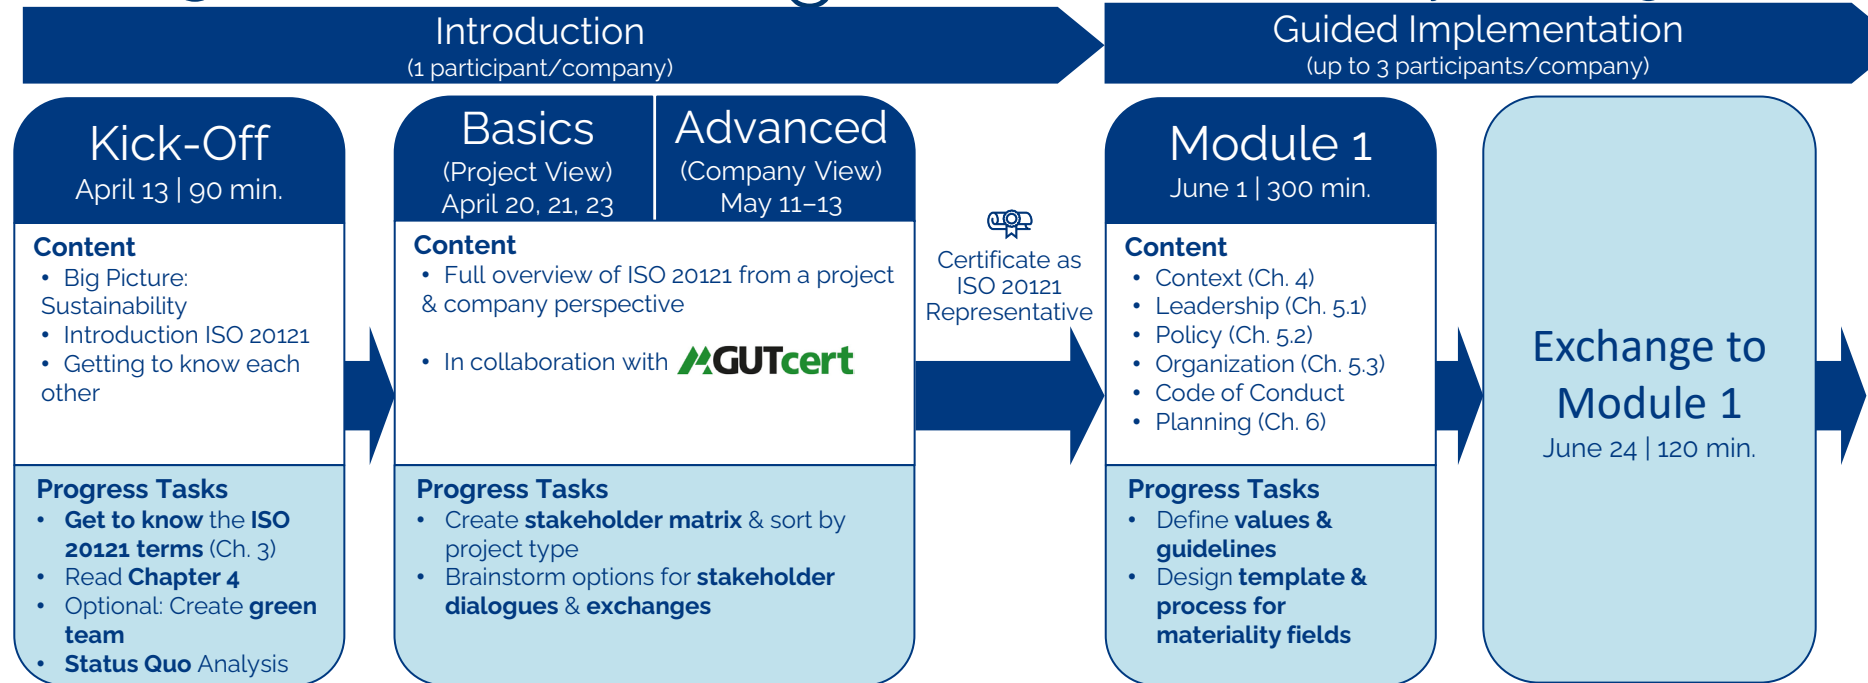

1 of 3 - Detailed Program (Dates for Convoy 6 in English)